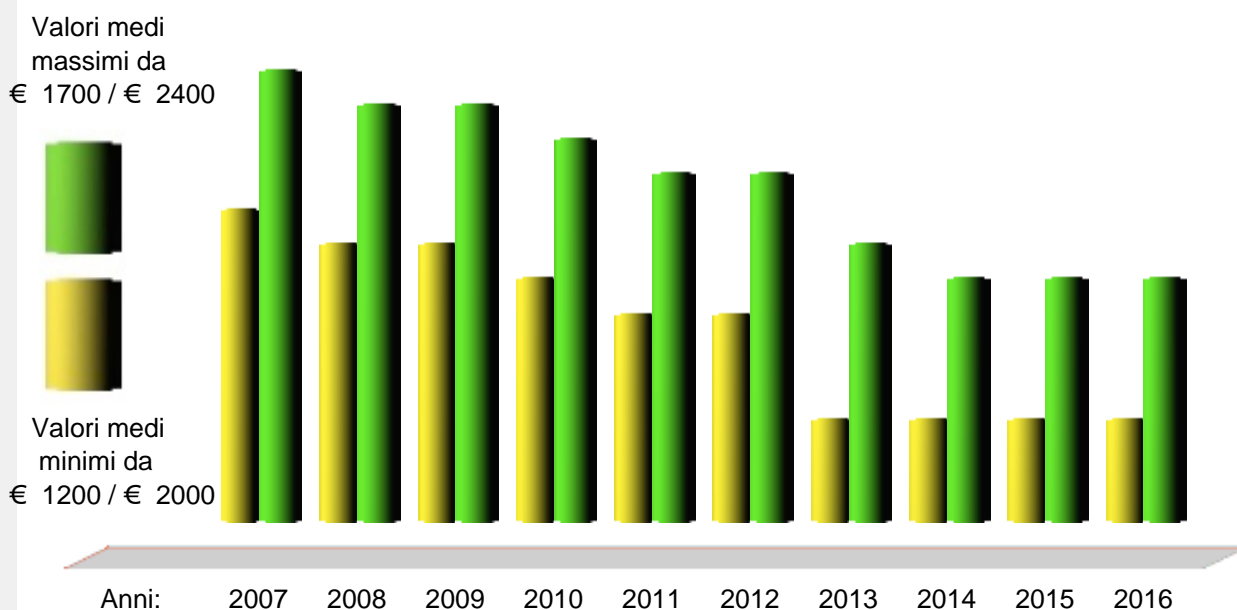

Andamento prezzi medi per immobili nuovi o ristrutturati