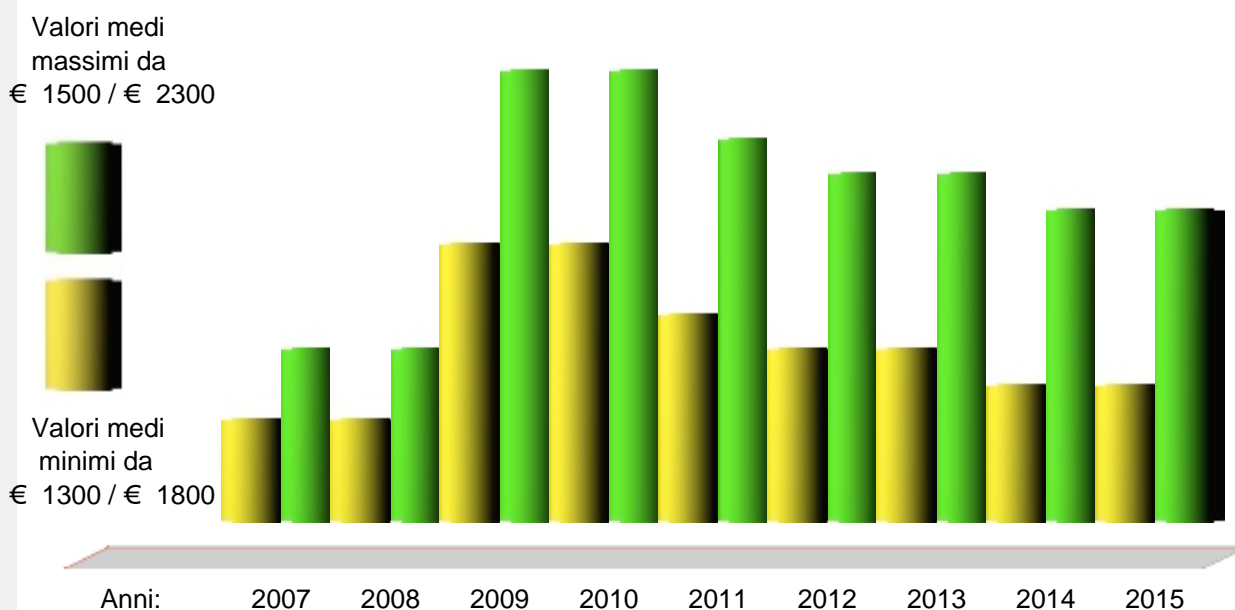

Andamento prezzi medi per immobili nuovi o ristrutturati

Andamento Mercato 2015