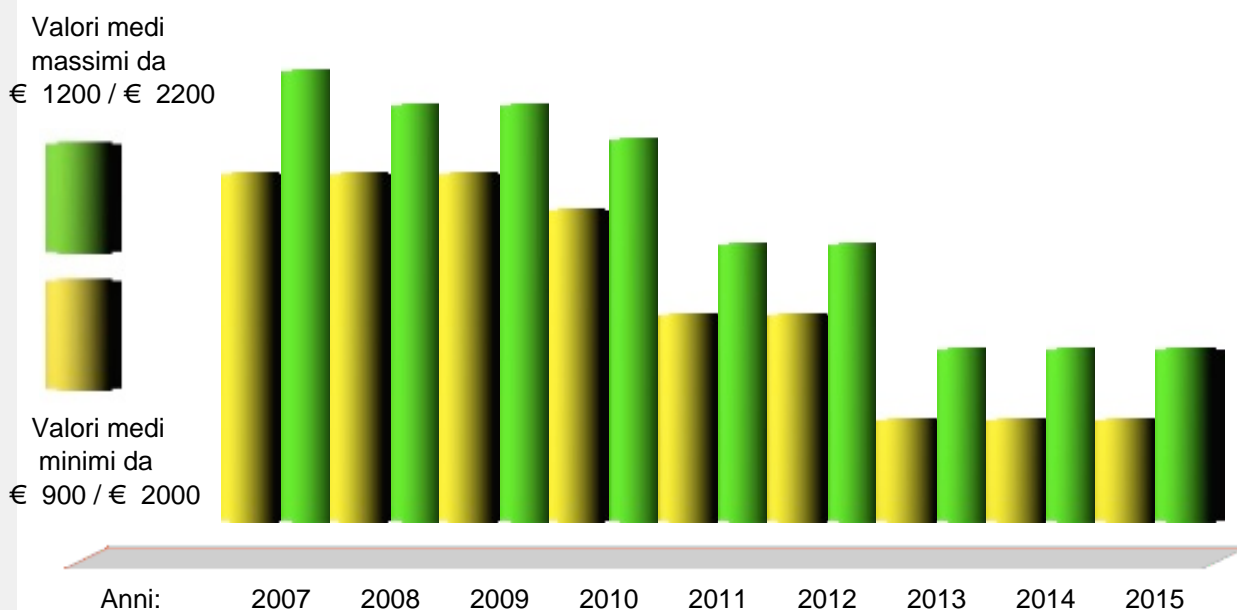

Inhabitants: 1.021

Density: 34 inhab./km²

Distance from Genova: 29,60 km

Postal Code: 16040

Inhabitants Name: Neironesi

Patron Saint: San Maurizio martire

Local Holiday: 22 of september

Andamento prezzi medi per immobili nuovi o ristrutturati