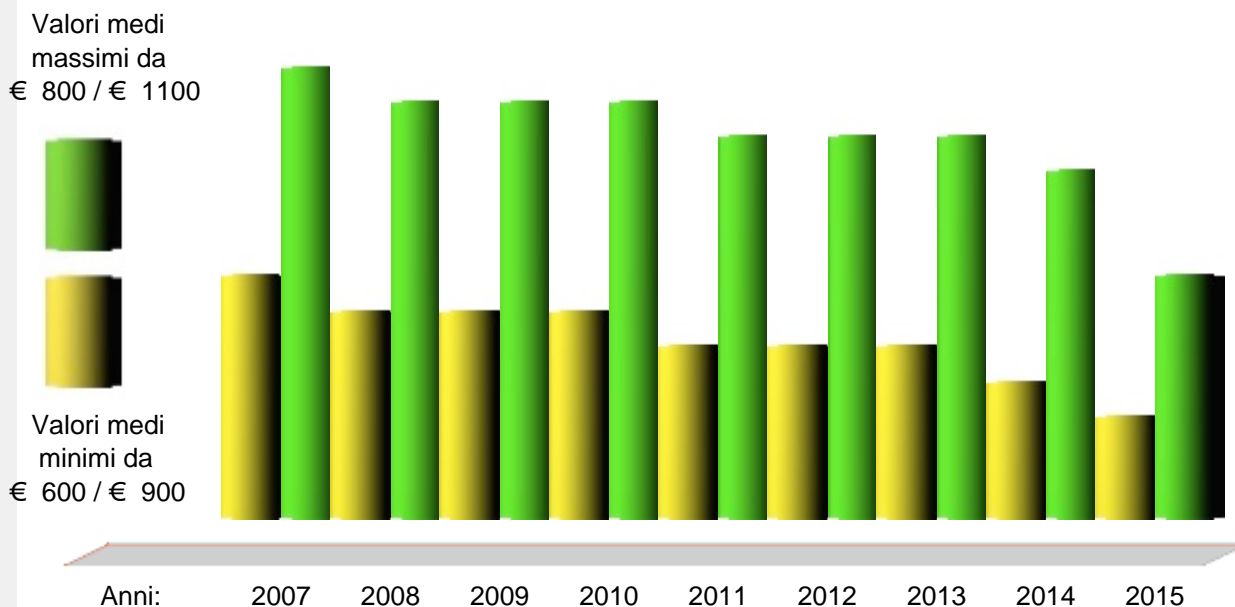

Andamento prezzi medi per immobili nuovi o ristrutturati

Andamento Mercato 2015