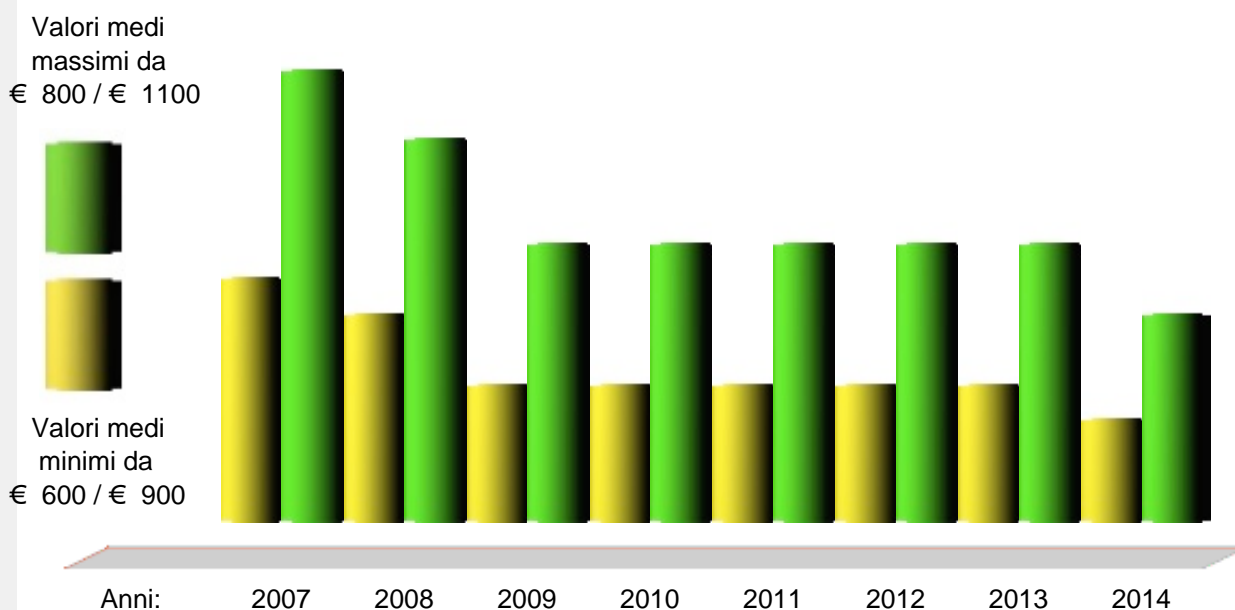

Andamento prezzi medi per immobili nuovi o ristrutturati

Andamento Mercato 2014