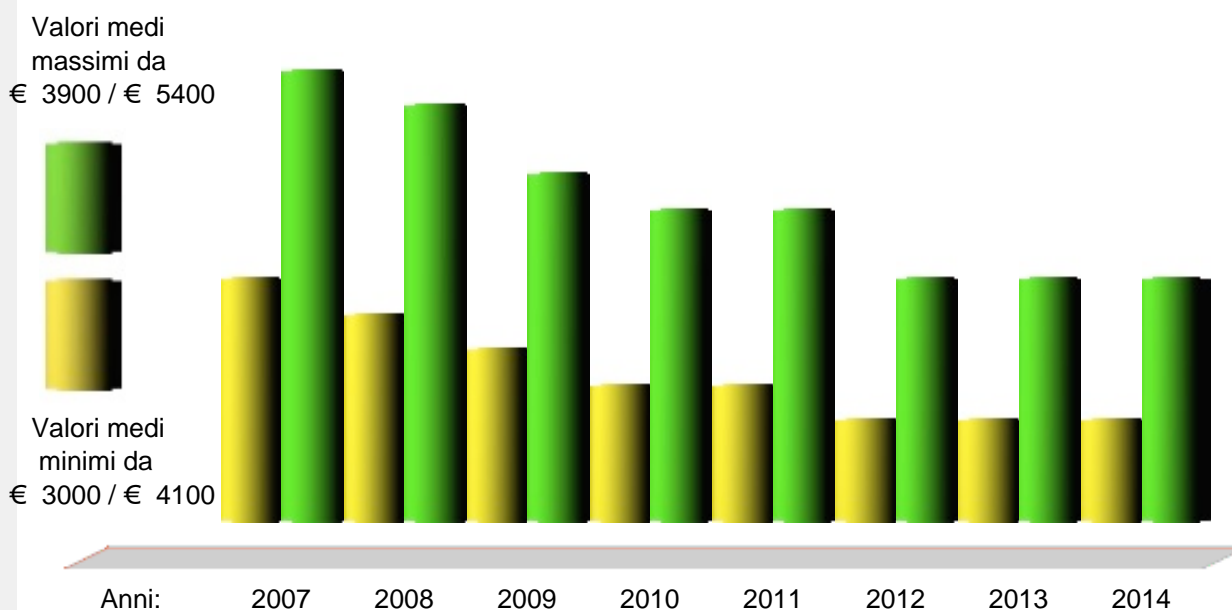

Andamento prezzi medi per immobili nuovi o ristrutturati

Prezzi abitazioni anno 2014	Quartiere	Ristrutturato/Nuovo		In buono stato		Da ristrutturare	
		Minimo	Massimo	Minimo	Massimo	Minimo	Massimo
	Centro	€ 3.000	4.000	2.700	3.000	2.300	2.600
	Fronte mare	€ 3.800	4.700	3.300	3.600	2.800	3.100
	Periferia	€ 2.200	3.200	1.800	2.200	1.600	1.800

Prezzi parcheggi anno 2014	Centro	Semicentro	Periferia	Minimo	Massimo	Altro
Posti auto scoperti	€ 22.000	16.000	10.000	---	---	---
Posti auto coperti	€ ---	---	---	---	---	---
Box singoli	€ 65.000	55.000	40.000	---	---	---

www.liguria.fiaip.it

Filiali Banco di San Giorgio

FILIALE	INDIRIZZO	TELEFONO
ALBENGA	Piazza Petrarca, 36 - 17031 ALBENGA (SV)	0182/555276
SAVONA PIAZZA SAFFI	P.za Saffi, 11 R - 17100 SAVONA	019/820677
SAVONA CORSO V. VENETO	C.so V.Veneto, 93 - 17100 SAVONA	019/800426
LOANO	Via Stella, 34 - 17025 LOANO (SV)	019/6766663
ALBISOLA	C.so Mazzini, 189 - 17013 ALBISOLA (SV)	019/480020
Minisportello di CELLE LIGURE	Via Boagno, 12 - 17015 CELLE LIGURE (SV)	019/990098
ANDORA	P.za S.Maria, 7 - 17051 ANDORA (SV)	0182/684502
ALASSIO	Via Mazzini, 55 - 17021 ALASSIO (SV)	0182/571454
FINALE LIGURE	Via Concezione, 10 R - 17024 FINALE L. (SV)	019/690755
CAIRO MONTENOTTE	C.so G.Marconi, 240 - 17018 CAIRO M. (SV)	019/511891