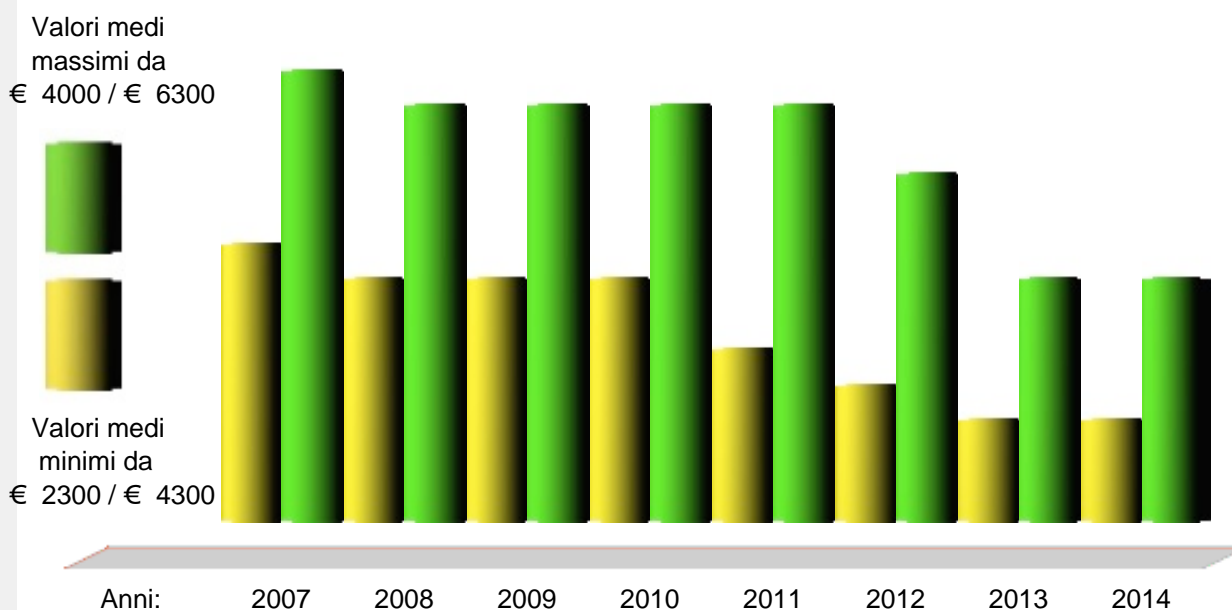

Andamento prezzi medi per immobili nuovi o ristrutturati

Andamento Mercato 2014