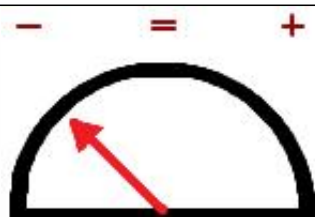

Andamento prezzi medi per immobili nuovi o ristrutturati

Andamento Mercato 2014