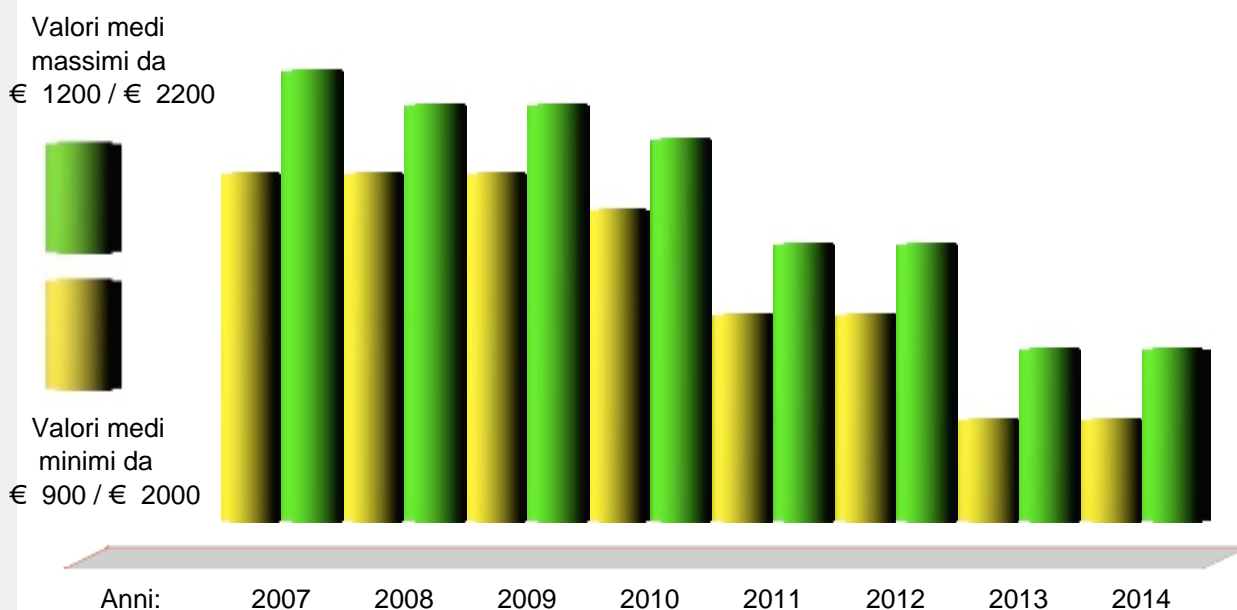

Inhabitants: 1.021

Density: 34 inhab./km²

Distance from Genova: 29,60 km

Postal Code: 16040

Inhabitants Name: Neironesi

Patron Saint: San Maurizio martire

Local Holiday: 22 of september

Andamento prezzi medi per immobili nuovi o ristrutturati