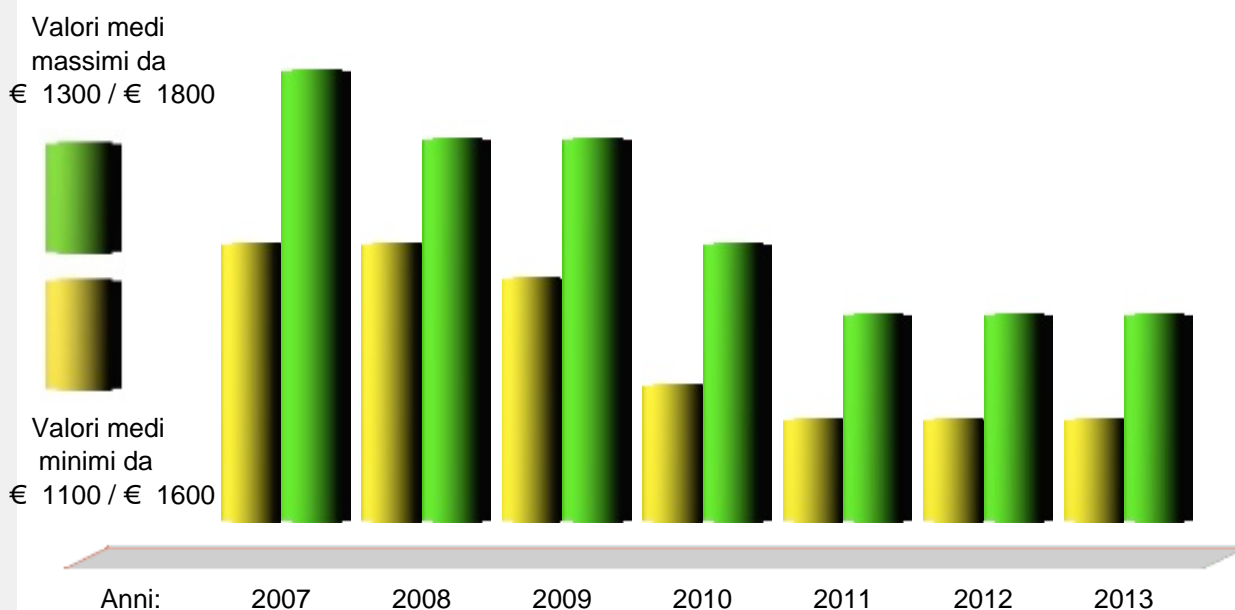

Andamento prezzi medi per immobili nuovi o ristrutturati

Prezzi abitazioni anno 2013	Ristrutturato/Nuovo		In buono stato		Da ristrutturare	
	Minimo	Massimo	Minimo	Massimo	Minimo	Massimo
Quartiere						
Centro	€ 1.300	1.500	850	1.100	450	650
Periferia	€ 900	1.150	650	800	450	650
Semicentro	€ 1.200	1.400	800	950	450	650

Prezzi parcheggi anno 2013	Centro	Semicentro	Periferia	Minimo	Massimo	Altro
Posti auto scoperti	€ 6.150	5.250	4.400			
Posti auto coperti	€ 11.350	10.500	9.600			
Box singoli	€ 20.100	18.350	16.600			

www.liguria.fiaip.it

Filiali Banco di San Giorgio

FILIALE	INDIRIZZO	TELEFONO
ALBENGA	Piazza Petrarca, 36 - 17031 ALBENGA (SV)	0182/555276
SAVONA PIAZZA SAFFI	P.za Saffi, 11 R - 17100 SAVONA	019/820677
SAVONA CORSO V. VENETO	C.so V.Veneto, 93 - 17100 SAVONA	019/800426
LOANO	Via Stella, 34 - 17025 LOANO (SV)	019/6766663
ALBISOLA	C.so Mazzini, 189 - 17013 ALBISOLA (SV)	019/480020
Minisportello di CELLE LIGURE	Via Boagno, 12 - 17015 CELLE LIGURE (SV)	019/990098
ANDORA	P.za S.Maria, 7 - 17051 ANDORA (SV)	0182/684502
ALASSIO	Via Mazzini, 55 - 17021 ALASSIO (SV)	0182/571454
FINALE LIGURE	Via Concezione, 10 R - 17024 FINALE L. (SV)	019/690755
CAIRO MONTENOTTE	C.so G.Marconi, 240 - 17018 CAIRO M. (SV)	019/511891