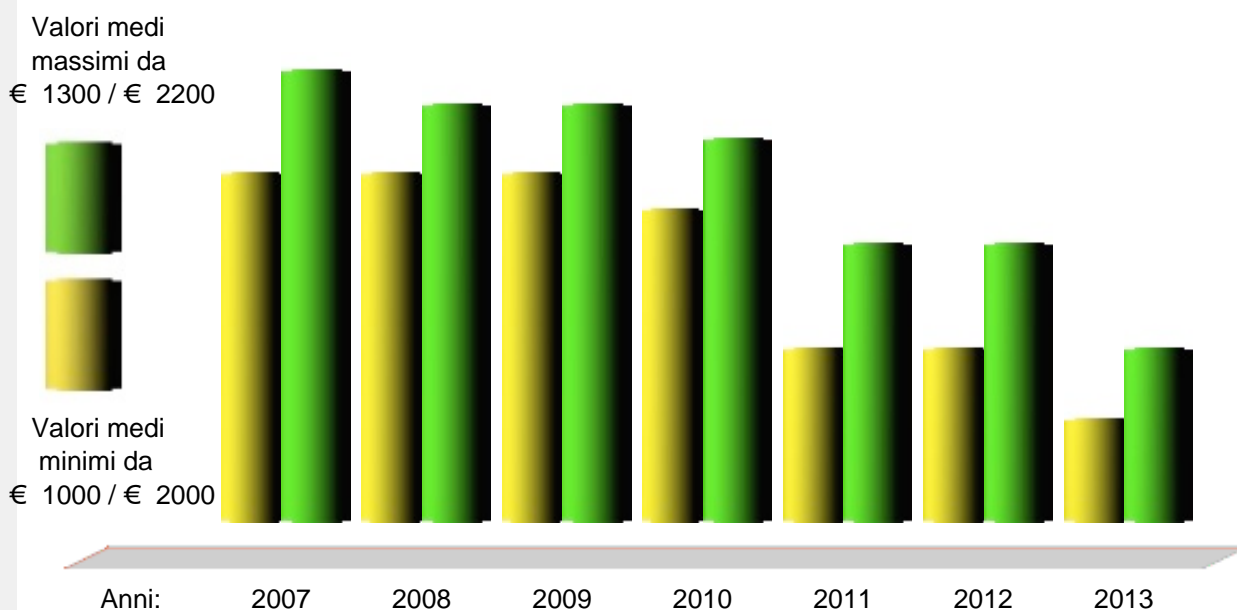

Inhabitants: 1.021

Density: 34 inhab./km²

Distance from Genova: 29,60 km

Postal Code: 16040

Inhabitants Name: Neironesi

Patron Saint: San Maurizio martire

Local Holiday: 22 of september

Andamento prezzi medi per immobili nuovi o ristrutturati